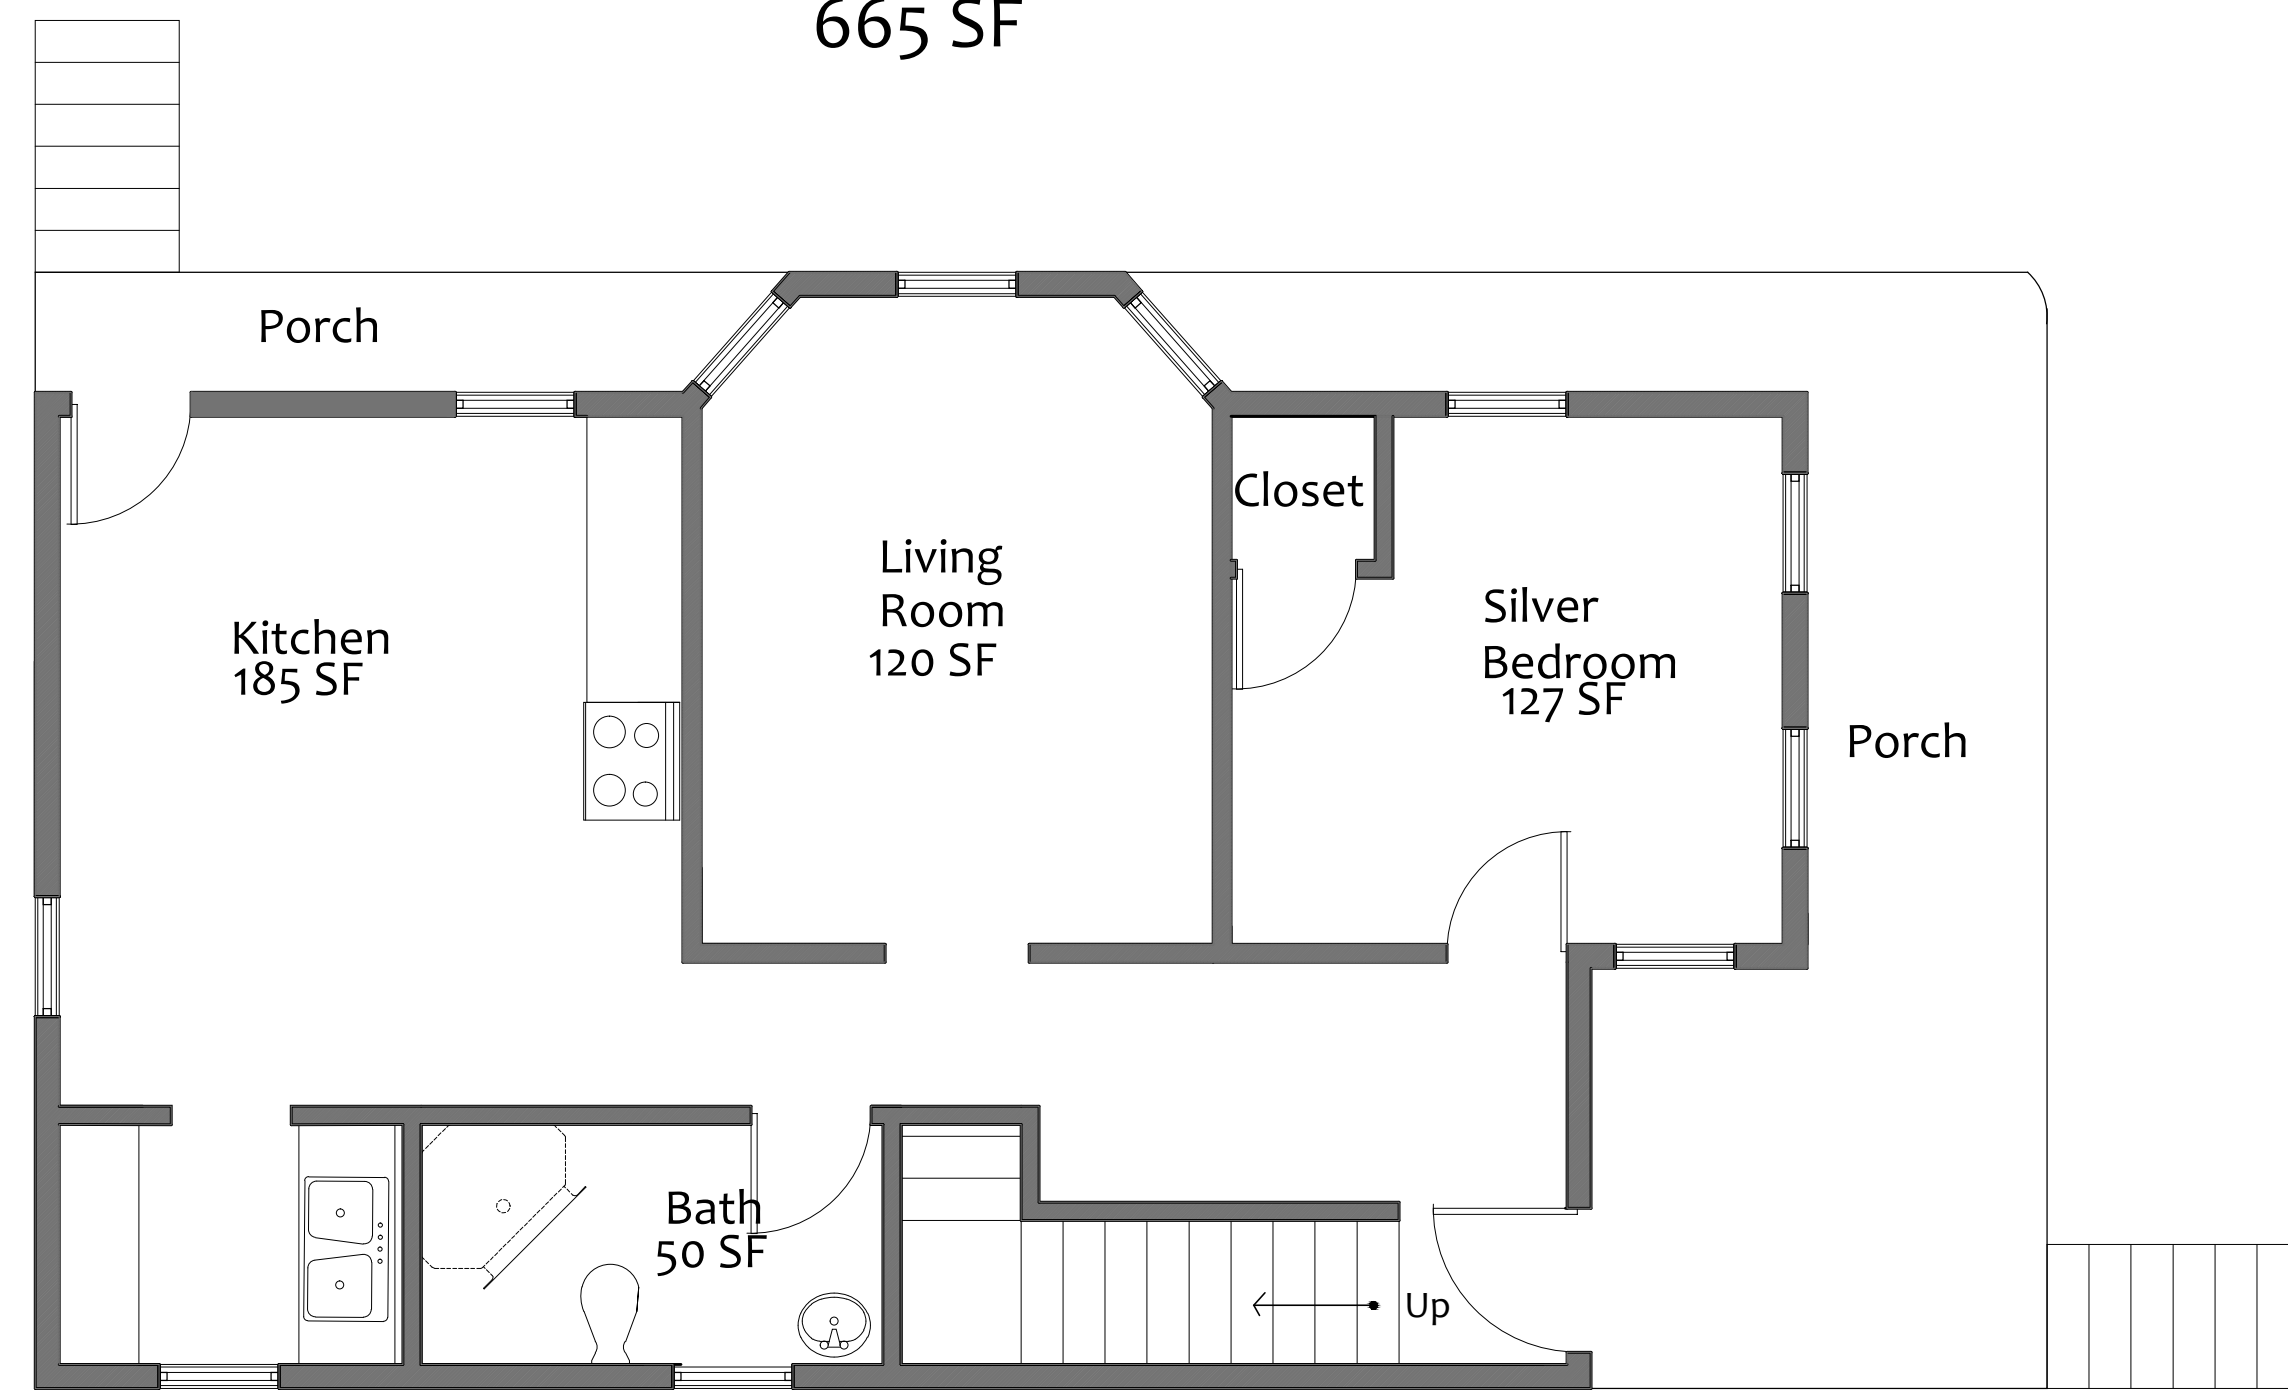

87 Water St. 1st Floor
665 SF

87 Water St. 2nd Floor
685 SF