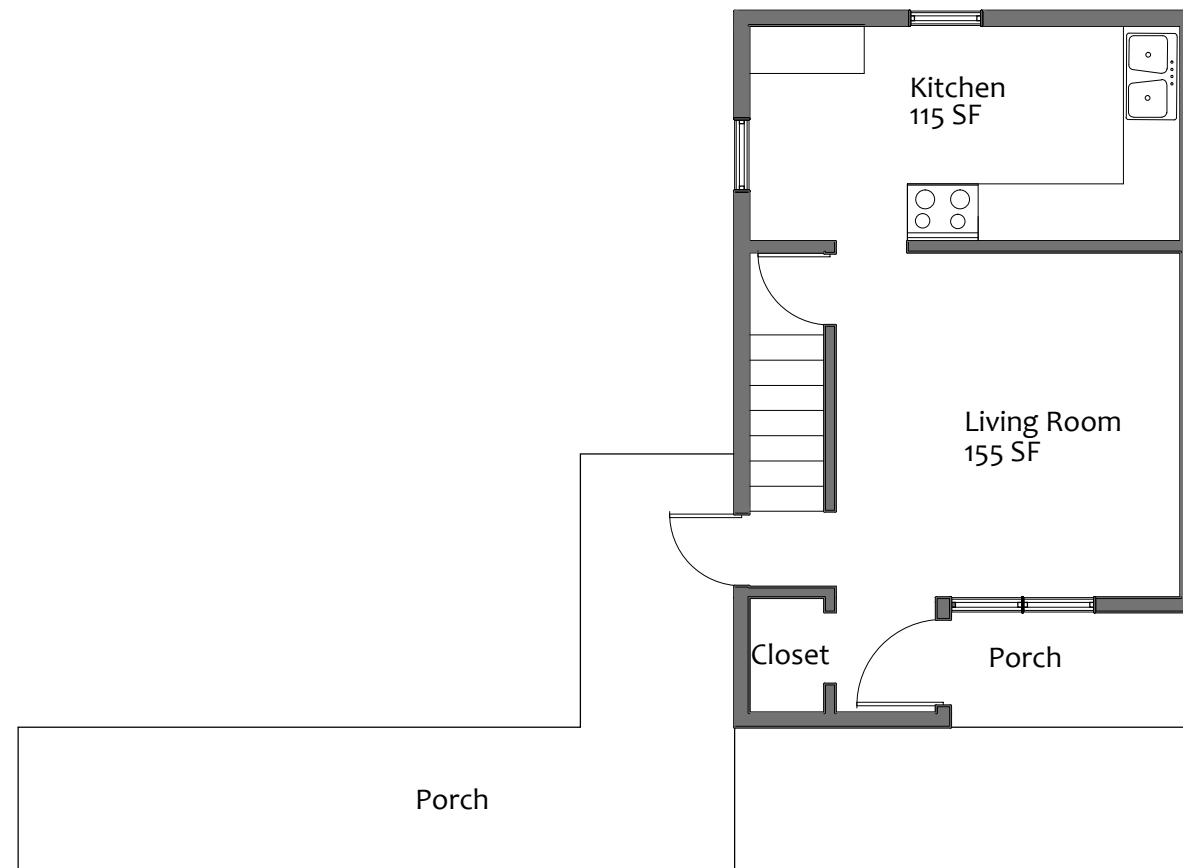

24 Park Avenue Apt 3 1st Floor
315 SF

Full Basement w/
W+D Hook-Up

24 Park Avenue Apt 3 2nd Floor
315 SF